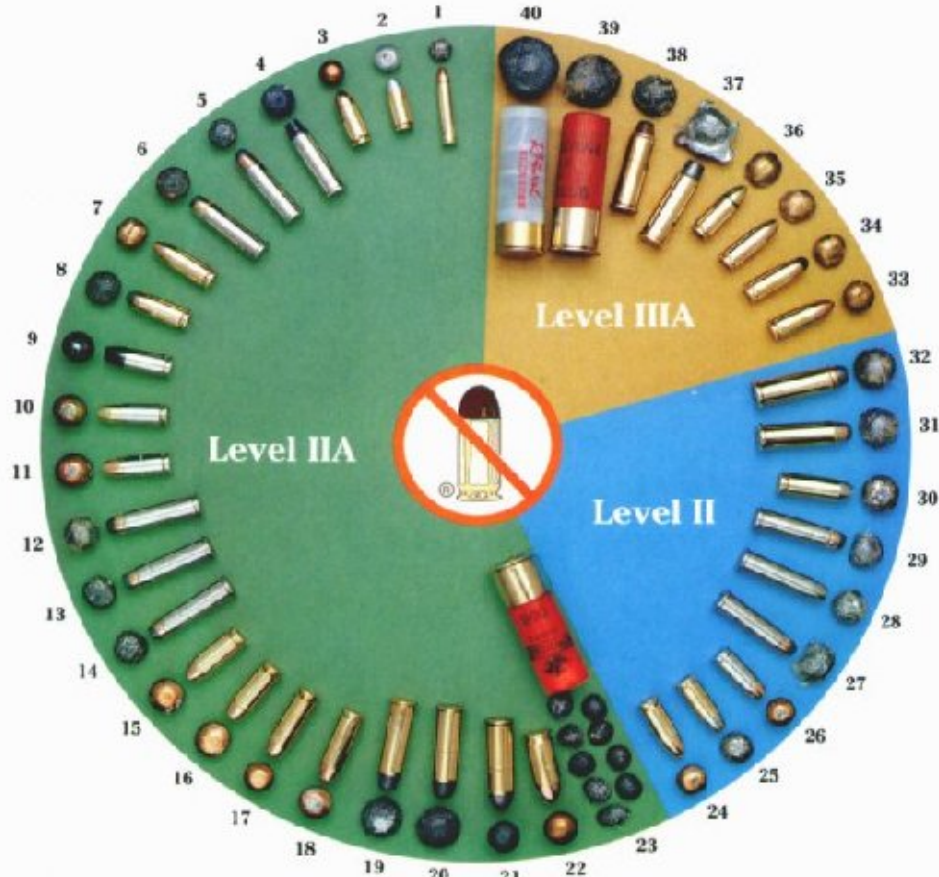

Bullet Abbreviations

- LFP Lead Flat Point
- LRB Lead Round Ball
- HSP Hollow Soft Point
- LRN Lead Round Nose
- JSP Jacketed Soft Point
- JHP Jacketed Hollow Point
- LSWC Lead Semi-Wadcutter
- SJHP Semi-Jacketed Hollow Point
- SWHP Semi-Wadcutter Hollow Point
- FMC/J Full Metal Case/ Full metal Jacket
- FMJTC Full Metal Jacket Truncated Cone