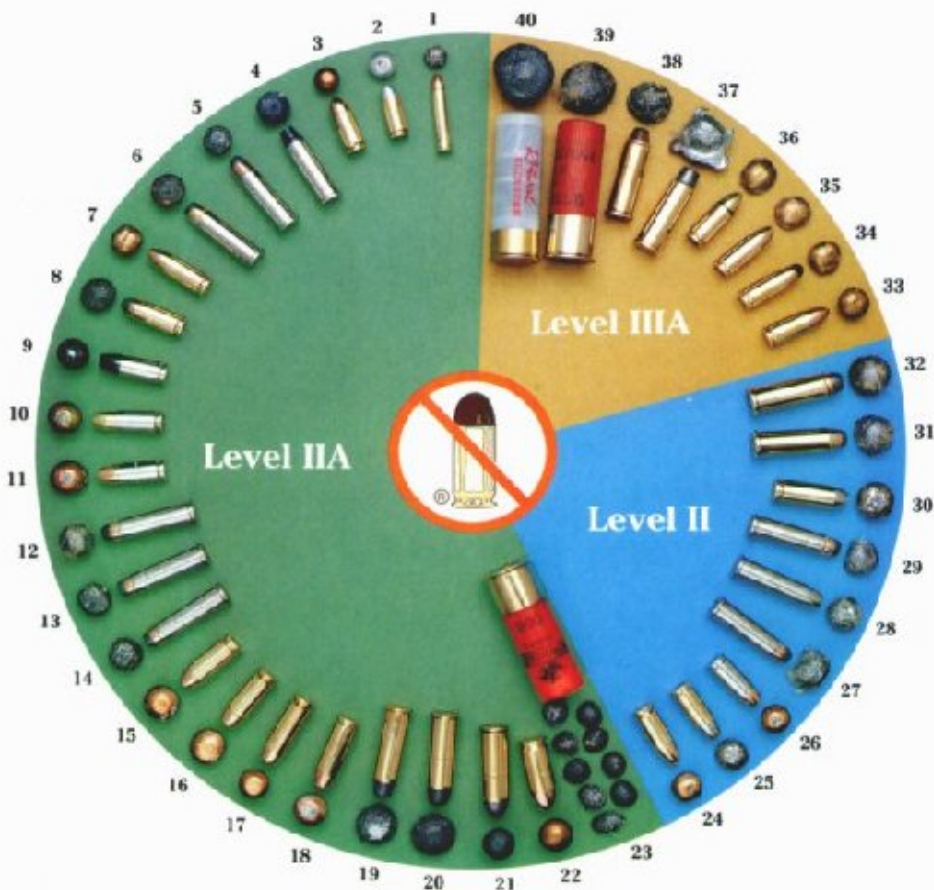

### Bullet Abbreviations

- LFP Lead Flat Point
- LRB Lead Round Ball
- HSP Hollow Soft Point
- LRN Lead Round Nose
- JSP Jacketed Soft Point
- JHP Jacketed Hollow Point
- LSWC Lead Semi-Wadcutter
- SJHP Semi-Jacketed Hollow Point
- SWHP Semi-Wadcutter Hollow Point
- FMC/J Full Metal Case/ Full metal Jacket
- FMJTC Full Metal Jacket Truncated Cone